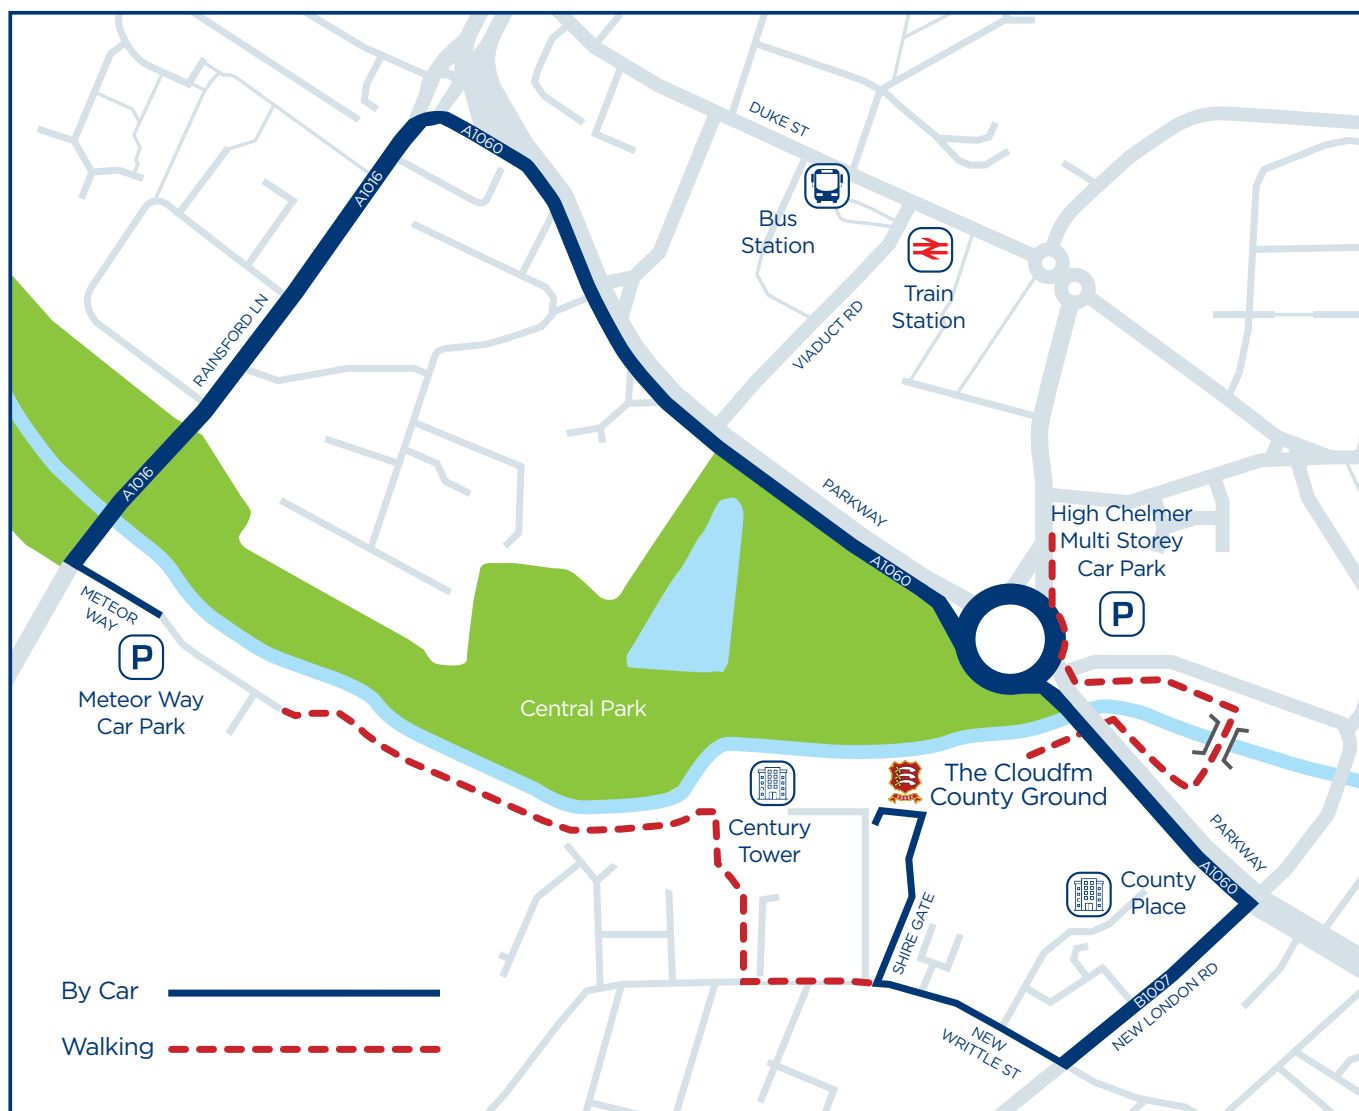

CAR PARK DIRECTIONS

METEOR WAY CAR PARK: MEMBERS (CM1 2RL)

HIGH CHELMER CAR PARK: PUBLIC (CM1 1XL)

Visit www.essexcricket.org.uk for the season's car park opening times